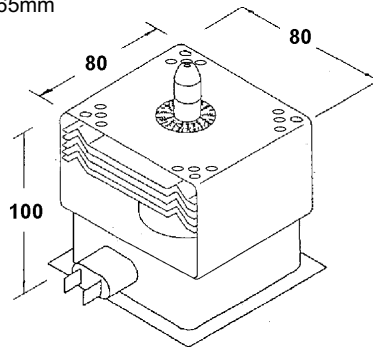

Code MAG704

DAI-1CHI TAGS INLINE SOCKET NOT INLINE

Watts 850
 Freq. 2458MHz
 FV 3.3V
 PAV 4000V
 PAI 300mA
 Equiv. A650-OH
 2M207-22
 2M218-JB
 Code MAG682

NO TAGS INLINE

Mounting Holes = 65 x 65mm
 (+ other mount holes)
 Watts 850
 Freq. 2458MHz
 FV 3.3V
 PAV 4000V
 PAI 300mA
 A650 HYIS
 2M214-04/HY
 2M218-HBY
 RVMZA080WREO
AWI
 Code AM711