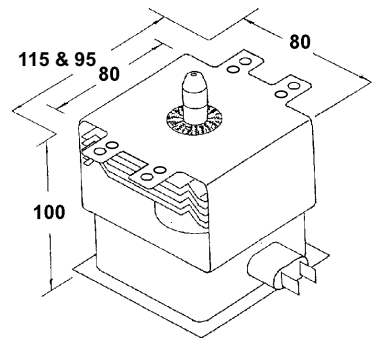

Code MAG704

DAI-1CHI TAGS INLINE SOCKET NOT INLINE

Watts 850
 Freq. 2458MHz
 FV 3.3V
 PAV 4000V
 PAI 300mA
 Equiv. A650-OH
 2M207-22
 2M218-JB
 Code MAG682

NO TAGS INLINE

Mounting Holes = 65 x 65mm
 (+ other mount holes)
 Watts 850
 Freq. 2458MHz
 FV 3.3V
 PAV 4000V
 PAI 300mA
 A650 HYIS
 2M214-04/HY
 2M218-HBY
 RVMZA080WREO
AWI
 Code AM711