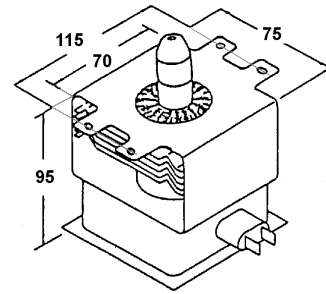

AWI ALL INLINE

Watts 850
 Freq. 2458MHz
 FV 3.3V
 PAV 4000V
 PAI 300mA
 Equiv. A650-I
 2M214-23
 2M214-57
 2M218H
 AM719
 Code MAG684

DAI-1CHI TAGS INLINE SOCKET NOT INLINE

Watts 600
 General Replacement
 AM698
 OM52-S11
 Code MAG698

ALL INLINE

Watts 850
 Freq. 2458MHz
 FV 3.15V
 PAV 4000V
 PAI 300mA
 A670-I, NL2555-2,
 2M172H/AH/Y/CB.N
 2M219H, 2M107(79)
 2M189AM4, 2M128D1
 OM75-A(20)/9020
 OM75S-20, S107H, H172
AWI
 Code AM708

DAI-1CHI

Code MAG704

DAI-1CHI TAGS INLINE SOCKET NOT INLINE

Watts 850
 Freq. 2458MHz
 FV 3.3V
 PAV 4000V
 PAI 300mA
 Equiv. A650-OH
 2M207-22
 2M218-JB
 Code MAG682

NO TAGS INLINE

Mounting Holes = 65 x 65mm
 (+ other mount holes)
 Watts 850
 Freq. 2458MHz
 FV 3.3V
 PAV 4000V
 PAI 300mA
 A650 HYIS
 2M214-04/HY
 2M218-HBY
 RVMZA080WREO
AWI
 Code AM711