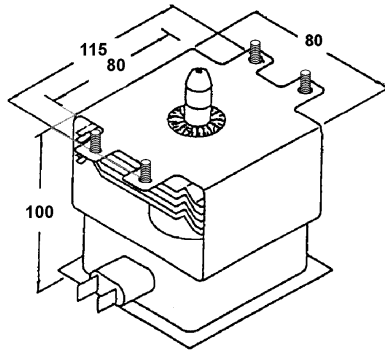

AWI ALL INLINE

Watts 850
Freq. 2458MHz
FV 3.3V
PAV 4000V
PAI 300mA
Equiv. A650-I
2M214-23
2M214-57
2M218H
AM719
Code MAG684