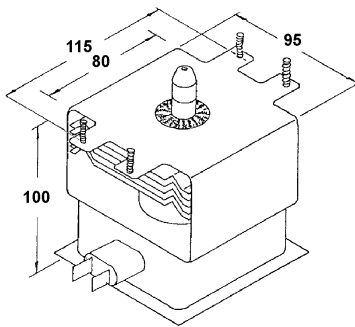

ALL INLINE

Watts 850
Freq. 2458MHz
FV 3.15V
PAV 4000V
PAI 300mA
A670-I, NL2555-2,
2M172H/AH/Y/CB.N
2M219H, 2M107(79)
2M189AM4, 2M128D1
OM75-A(20)/9020
OM75S-20, S107H, H172
AWI
Code AM708