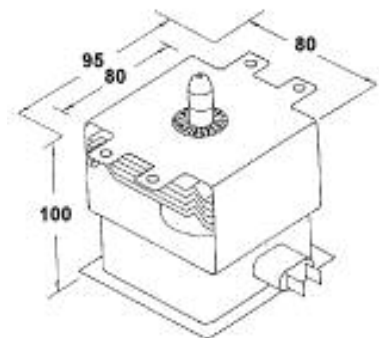

AWI TAGS INLINE SOCKET NOT INLINE

Watts 850W
Freq. 2455MHz
FV 3.3V
PAV 4000V
PAI 300mA
Equiv. 2B71732A
2M214-39
2M218JXZ
2M218JQZ
AM734
Code MAG710