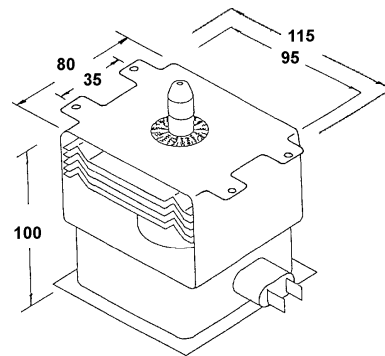

AWI NOT INLINE

Watts 850
Freq. 2458MHz
FV 3.15V
PAV 4000V
PAI 300mA
Equiv. A670-FOH
2M107A325
2M157M1
2M161
2M167B
2M172FJB
2M210M1
OM75(11)
S107FJB
Code AM703