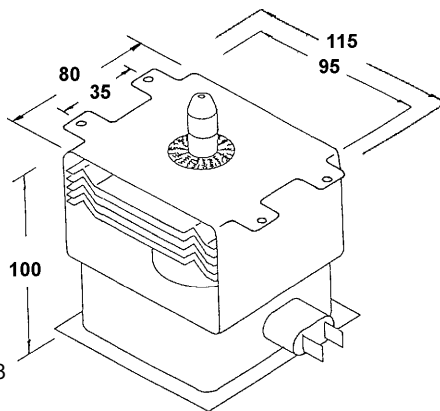

DAI-1CHI NOT INLINE

Watts 850
General Replacement
A670-FOH
AM703
DE03-30012A
OM75S-31D
OM75SD-31
2M204-M1
2M210-M1
2M244-M1
2M244-M23
many others
Code MAG708