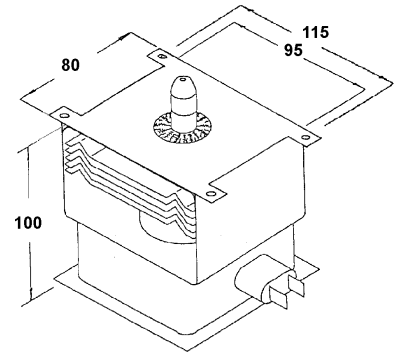

AWI TAGS INLINE SOCKET NOT INLINE

Watts 1000
 Freq. 2458MHz
 FV 3.3V
 PAV 4000V
 PAI 300mA
 Equiv. S1075, OM75,
 AM670-0
 2M157 M2B
 2M161,
 2M107A,
 2M218,
 2M247J
 Code AM721

AWI NOT INLINE

Watts 850
 Freq. 2458MHz
 FV 3.15V
 PAV 4000V
 PAI 300mA
 Equiv. A670-WTOH
 2M186M2
 2M219JWB
 OM75(41)
 S107JWB
 Code AM706