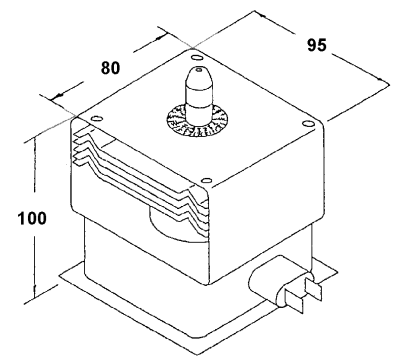

NO TAGS NOT INLINE SOCKET

Watts 850
CK623HY
A670-HY
2M214-06
2M172-ADWI/JYB
2M172(YC)
OM75(51)
S107JYB
AWI
Code AM705