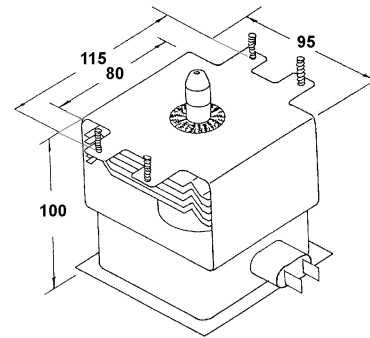

AWI TAGS INLINE SOCKET NOT INLINE

Watts 1000
 Freq. 2458MHz
 FV 3.3V
 PAV 4000V
 PAI 300mA
 Equiv. S1075, OM75,
 AM670-0
 2M157 M2B
 2M161,
 2M107A,
 2M218,
 2M247J
 Code AM721

AWI NOT INLINE

Watts 850
 Freq. 2458MHz
 FV 3.15V
 PAV 4000V
 PAI 300mA
 Equiv. A670-WTOH
 2M186M2
 2M219JWB
 OM75(41)
 S107JWB
 Code AM706