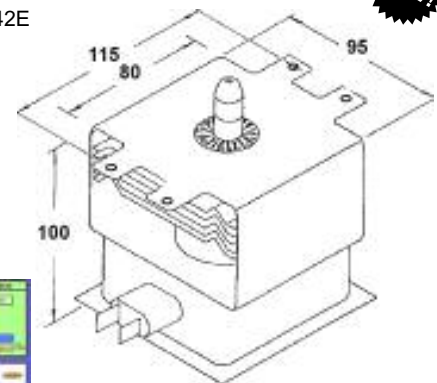

DAI-1CHI NOT INLINE

Watts 850
 General Replacement
 A670-FOH
 AM703
 DE03-30012A
 OM75S-31D
 OM75SD-31
 2M204-M1
 2M210-M1
 2M244-M1
 2M244-M23
 many others
 Code MAG708

PANASONIC INVERTER TYPE

Code 2M236M42E

WARNING!
 Use for
 Inverter type
 ovens only!

DAI-1CHI NOT INLINE 1KW

Watts 1000
 High power Replacement
 2M244-M23
 and others
 Code MAG709

PANASONIC INVERTER TYPE

Code 2M261M32G

WARNING!
 Use for
 Inverter type
 ovens only!