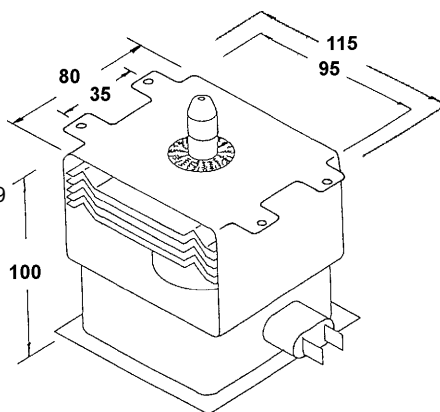

DAI-1CHI NOT INLINE 1KW

Watts 1000
High power Replacement
2M244-M23
and others
Code MAG709